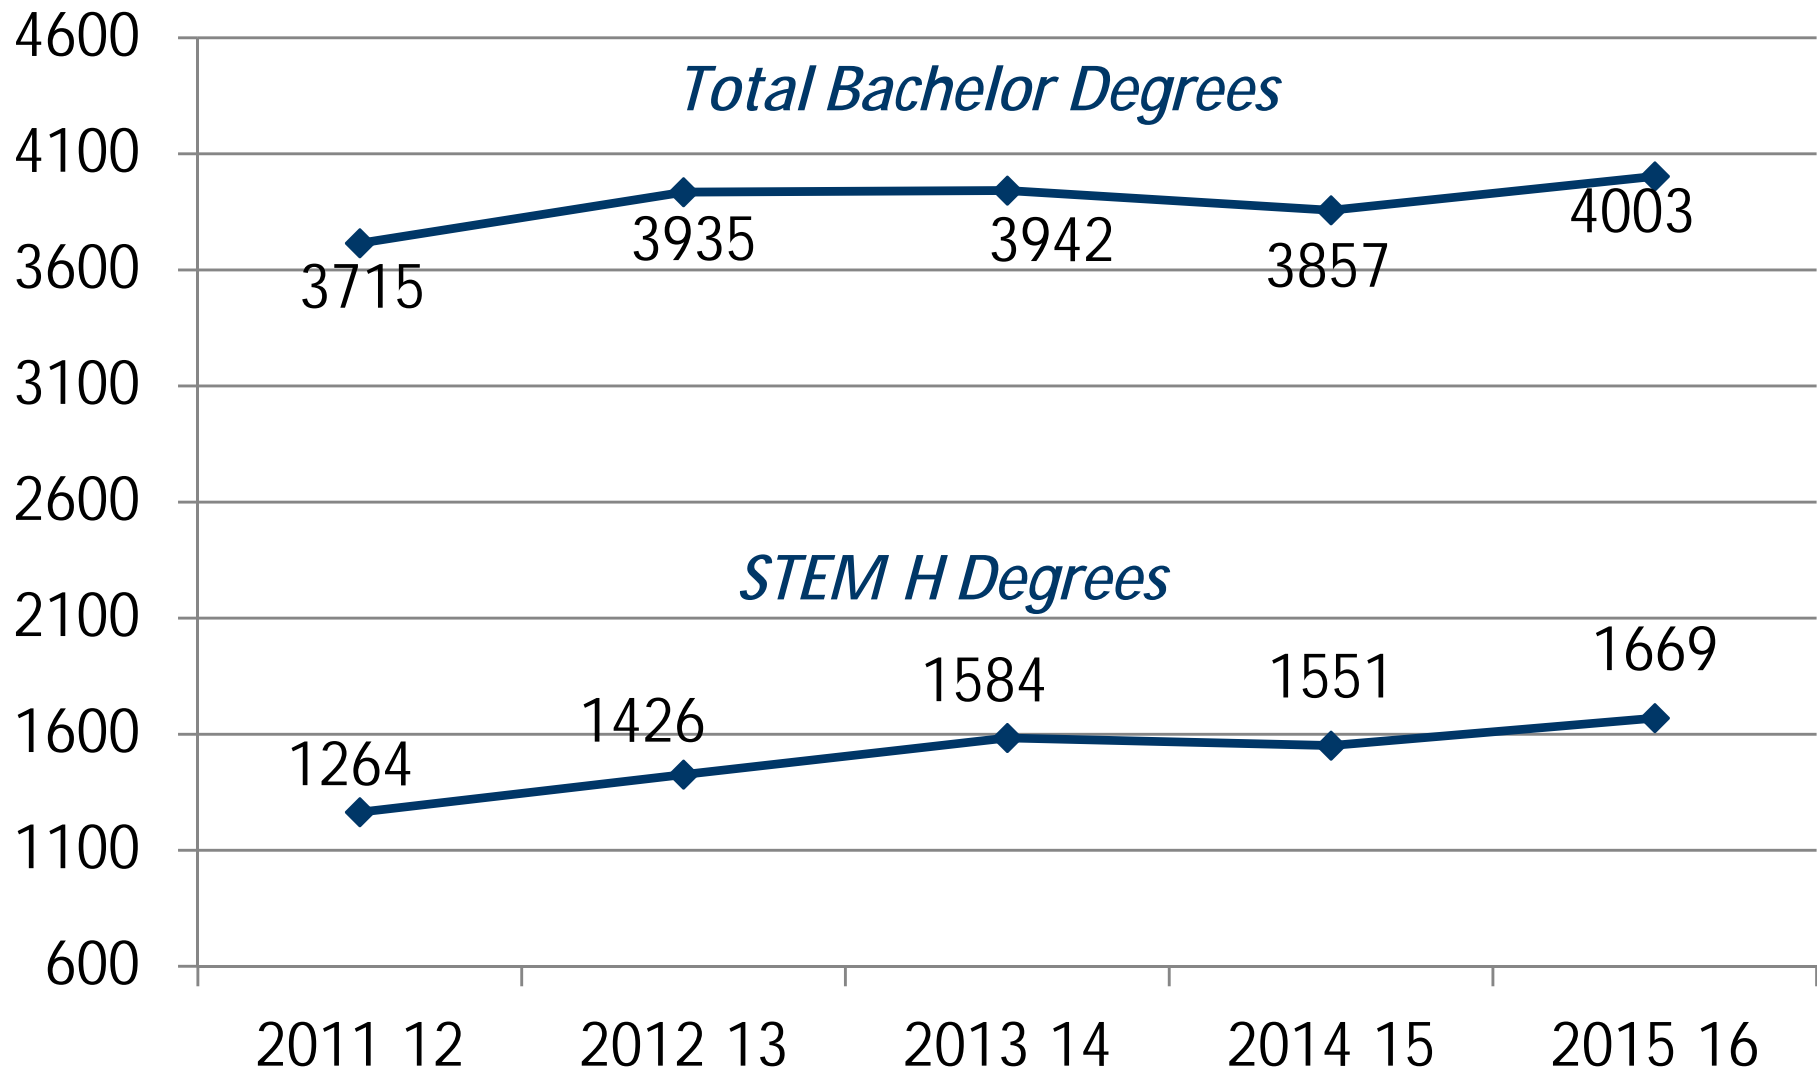

ODU Total Bachelor and STEM-H Degrees Awarded

During the 2015-16 academic year, almost 42% of all undergraduate degrees were awarded in STEM-H areas.